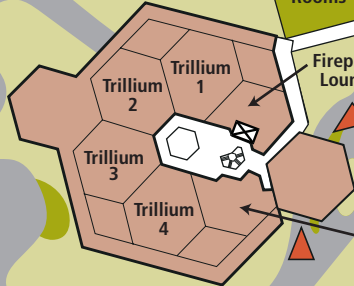

Blackhawk Trace (West)
1st Tee

Elmslie
Jensen
Percell

HOTEL
Main Level

Volley Ball
& Horseshoe

East Pavilion

West Pavilion

Lower Level
Entrance

**CONFERENCE
CENTER**
Main Level

Fireplace Lounge
GOLF DROP-OFF

Business Center
Falling Water Lounge

POOLS & SPA

Miniature Golf

Spa
Vargas

Indoor Swimming Pool

**IZZY & MOE'S
SPEAK EASY**
Lower Level

ATRIUM